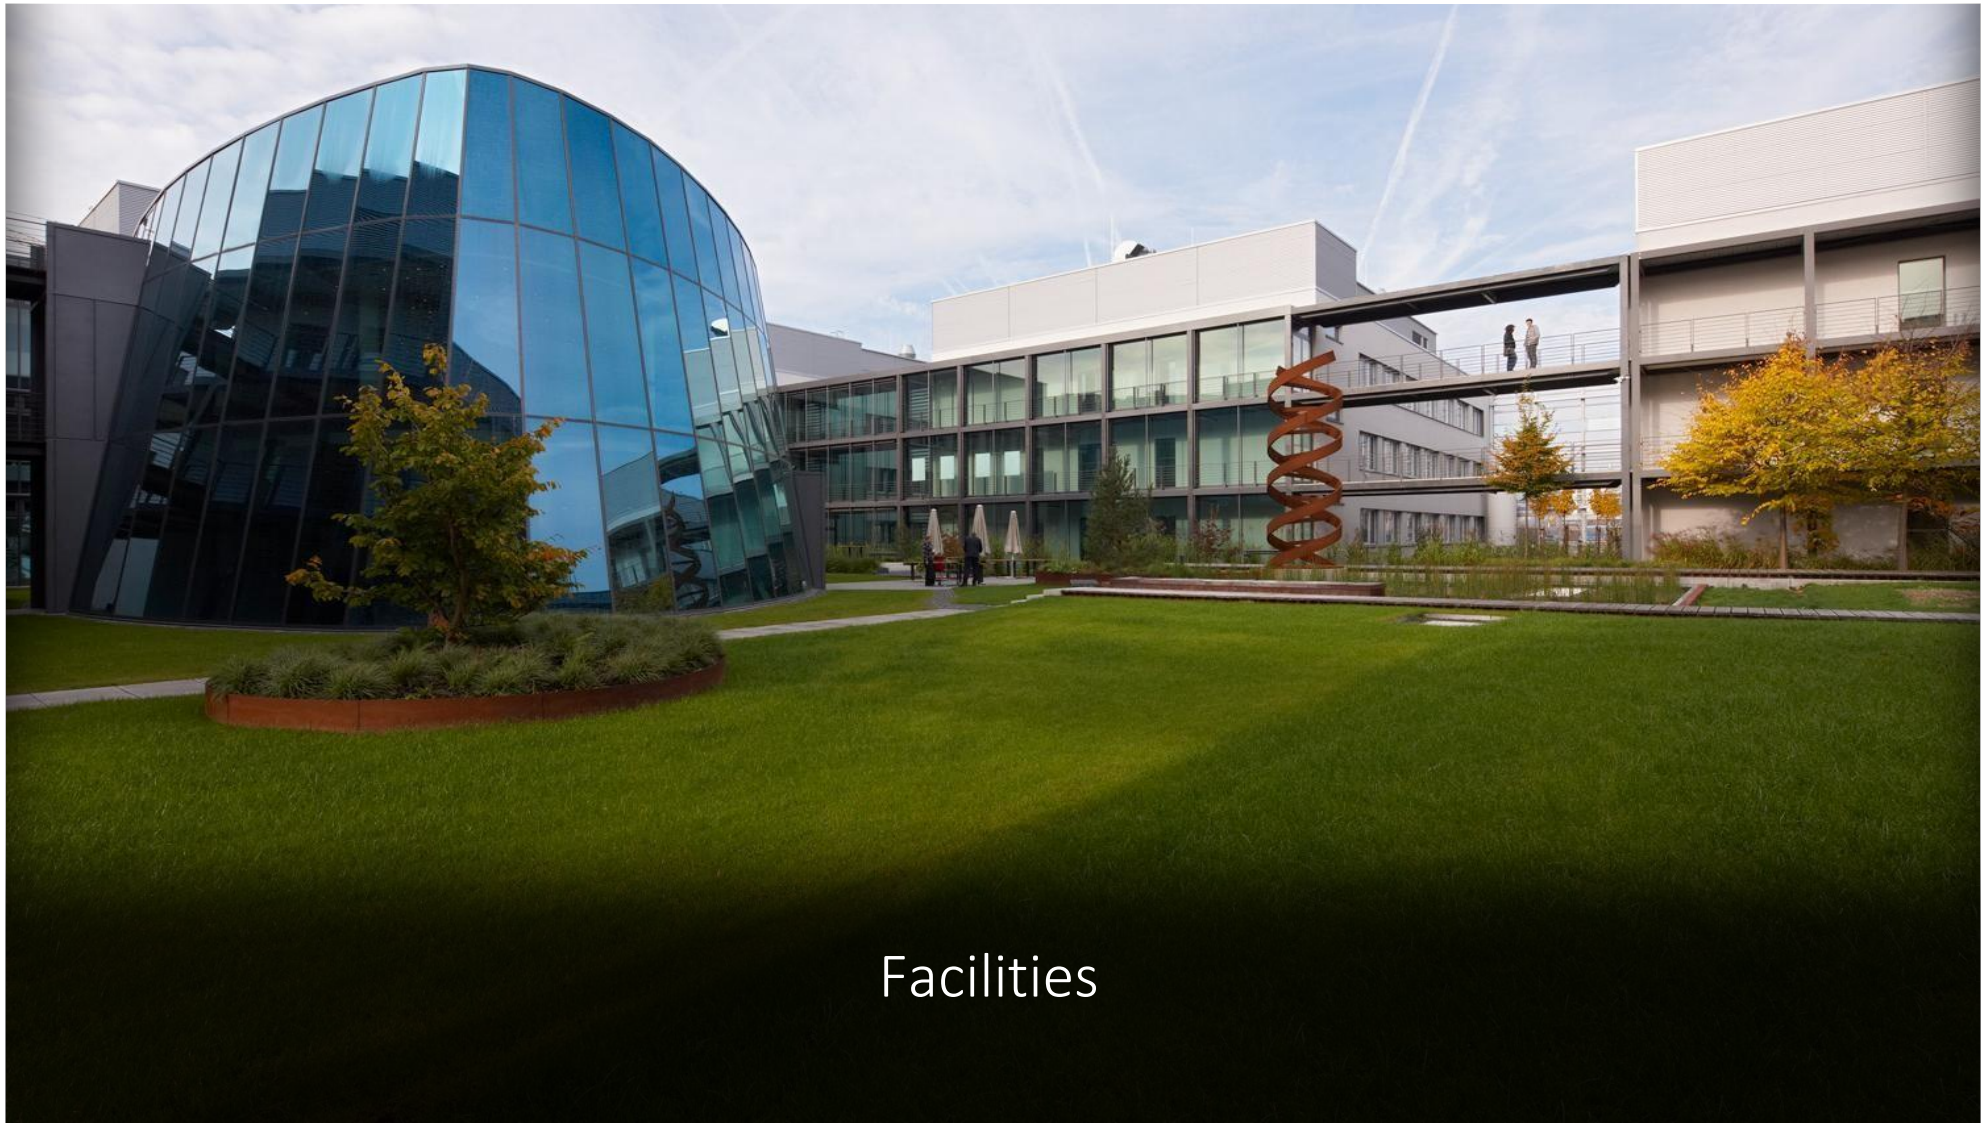

Germany
Land of Ideas

Selected Landmark

Campus Stats

New. German Engineering.

Facilities

Supply of Labs and Offices

Approx. 25,000 m² of space for labs and offices –
rental units from 50 sqm

Customer-specific lab construction (S0 Standard, expandable to
S3) - clean room and GMP certification possible

Decentralized aeration and ventilation (RLT-plants with up to 25-fold air exchange)

Emergency shower
and eye shower

Frankfurter Innovationszentrum
Biotechnologie

New.
German
Engineering.

IT-Services

FIZ Data Center Services including: